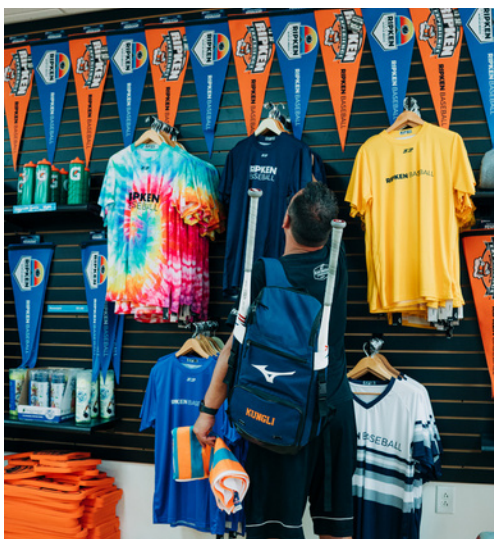

BIG LEAGUE GRILLE

- Full-service concessions available during all games
- Team meal options (upon request)

MERCHANDISE SHOP

- All merchandise outfitted by Under Armour & DOME
- Spring Training tees available for pre-order and on-site
- Store open during all programming

THE RIPKEN EXPERIENCE® MYRTLE BEACH

RIPKENBASEBALL.COM